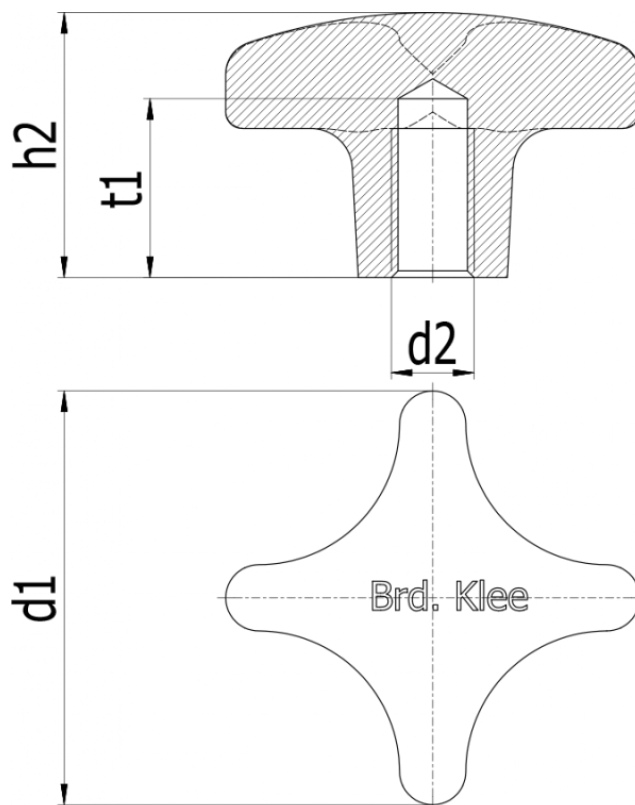

Article number: 20DIN6335NI40M8E

Description: E+G Stainless steel star knob DIN6335-NI-40-M8-E

Measures

d1	= 40
d2	= M8
h2	= 25
h4	= 13
t1	= 15
Weight in (g)	= 62